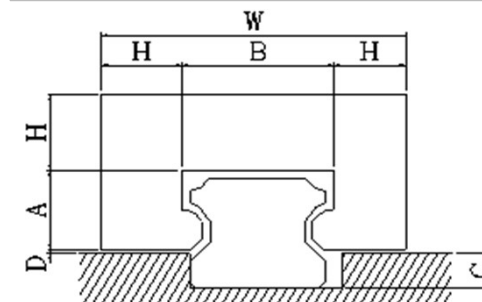

MEGUS INTERNATIONAL CO., LTD.

Bellows way cover inquiry

Bellows way cover type	A	B	C	D	H	W	Lmin	Lmax	QTY	Remark
	Inner height	Inner width	Groove depth	Operate height	Fold height	Outer width	Total Length	Total Length	Quantities	
1.Flat type										<input type="checkbox"/> With stainless steel
2.U-type										<input type="checkbox"/> With stainless steel
3.Enclose type										
4.Linear type										<input type="checkbox"/> single <input type="checkbox"/> double
5.Other type										

Flat type bellows cover

U-type bellows cover

Enclose type bellows

Linear type bellows cover

Linear type bellows cover

Company Information

1.TEL:+886-4-22715311
 2.FAX:+886-4-22715312
 3.E-mail:sales@megus1989.com
 4.Location :
 No.42,Gonye 15th Rd.,Taiping Dist.,Taichung city 411,Taiwan