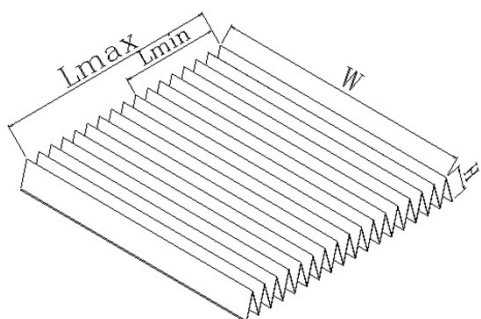

MEGUS INTERNATIONAL CO., LTD.

Bellows way cover inquiry

Bellows way cover type	A	B	C	D	H	W	Lmin	Lmax	QTY	Remark
	Inner height	Inner width	Groove depth	Operate height	Fold height	Outer width	Total Length	Total Length	Quantities	
1.Flat type										<input type="checkbox"/> With stainless steel
2.U-type										<input type="checkbox"/> With stainless steel
3.Enclose type										
4.Linear type										<input type="checkbox"/> single <input type="checkbox"/> double
5.Other type										

Flat type bellows cover

U-type bellows cover

Enclose type bellows

Linear type bellows cover

Linear type bellows cover

Company Information

1.TEL:+886-4-22715311
 2.FAX:+886-4-22715312
 3.E-mail:sales@megus1989.com
 4.Location :
 No.42,Gonye 15th Rd.,Taiping Dist.,Taichung city 411,Taiwan