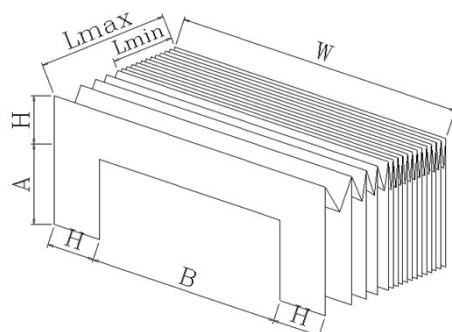

MEGUS INTERNATIONAL CO., LTD.

Bellows way cover inquiry

Bellows way cover type	A	B	C	D	H	W	Lmin	Lmax	QTY	Remark
	Inner height	Inner width	Groove depth	Operate height	Fold height	Outer width	Total Length	Total Length	Quantities	
1.Flat type										<input type="checkbox"/> With stainless steel
2.U-type										<input type="checkbox"/> With stainless steel
3.Enclose type										
4.Linear type										<input type="checkbox"/> single <input type="checkbox"/> double
5.Other type										

Flat type bellows cover

U-type bellows cover

Enclose type bellows

Linear type bellows cover

Linear type bellows cover

Company Information

1.TEL:+886-4-22715311
 2.FAX:+886-4-22715312
 3.E-mail:sales@megus1989.com
 4.Location :
 No.42,Gonye 15th Rd.,Taiping Dist.,Taichung city 411,Taiwan